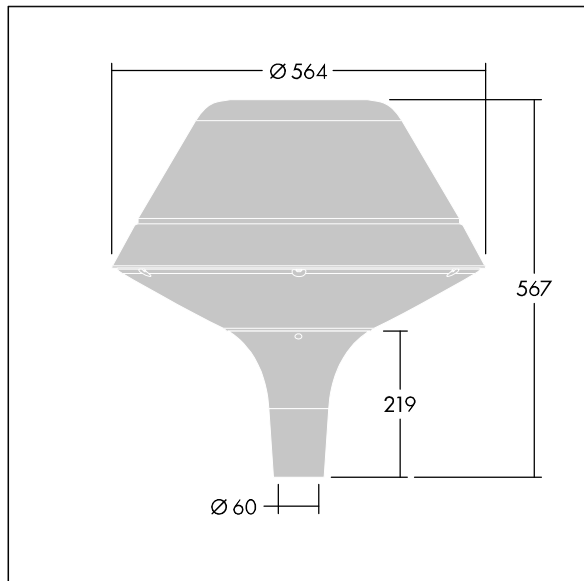

Plurio

THORN

96668686 PLI O 24L50-722-40 R/S T60 CL1 ANT

ISO 9223 C5	IP66	IK08					T _a 25
----------------	------	------	--	--	--	--	-------------------

Plurio

Plurio Indirect: A decorative post-top LED lantern with radially symmetric distribution. LED driver with 24 LEDs driven at 500mA. Class I electrical, IP66, IK08. Base: cast aluminium, powder coated anthracite (close to RAL7043). Canopy: original shape, aluminium, textured anthracite (close to RAL7043). Diffuser: UV stabilised, clear polycarbonate with anti-glare prisms. Indirect, reflector based optic. Complete with 2200-4000K NightTune LEDs. Post top mounting to Ø60mm column.

Upward lighting emissions below 1%.

Dimensions: Ø564 x 567 mm
Luminaire input power: 36 W
Luminaire luminous flux: 3932 lm
Luminaire efficacy: 109 lm/W
Weight: 9.5 kg
Scx: 0.199 m²

TLG_PLRL_F_IOC_ANT.jpg