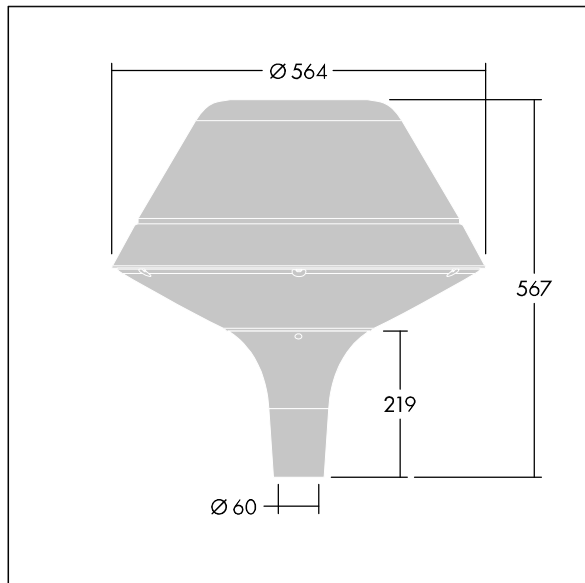

Plurio

THORN

96668686 PLI O 24L50-722-40 R/S T60 CL1 ANT

ISO 9223 C5	IP66	IK08					T _a 25
----------------	------	------	--	--	--	--	-------------------

Plurio

Plurio Indirect: A decorative post-top LED lantern with radially symmetric distribution. LED driver with 24 LEDs driven at 500mA. Class I electrical, IP66, IK08. Base: cast aluminium, powder coated anthracite (close to RAL7043). Canopy: original shape, aluminium, textured anthracite (close to RAL7043). Diffuser: UV stabilised, clear polycarbonate with anti-glare prisms. Indirect, reflector based optic. Complete with 2200-4000K NightTune LEDs. Post top mounting to Ø60mm column.

Upward lighting emissions below 1%.

Dimensions: Ø564 x 567 mm
Luminaire input power: 36 W
Luminaire luminous flux: 3932 lm
Luminaire efficacy: 109 lm/W
Weight: 9.5 kg
Scx: 0.199 m²

TLG_PLRL_F_IOC_ANT.jpg