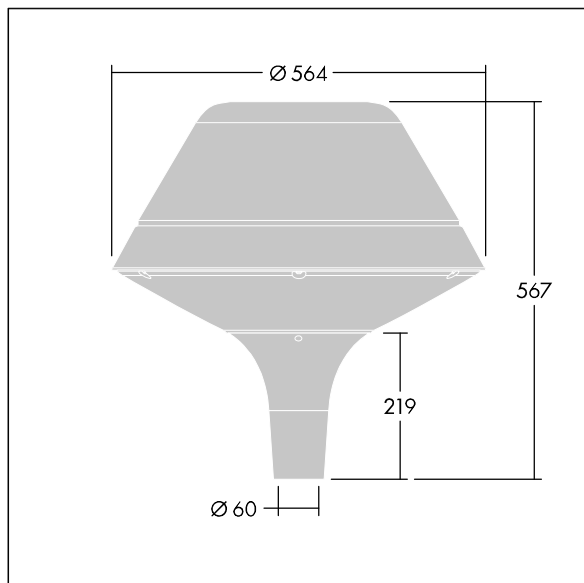

Plurio

THORN

96668687 PLI O 24L50-722-40 R/S T60 CL2 ANT

ISO 9223 C5	IP66	IK08						T _a 25
----------------	------	------	--	--	--	--	--	-------------------

Plurio

Plurio Indirect: A decorative post-top LED lantern with radially symmetric distribution. LED driver with 24 LEDs driven at 500mA. Class II electrical, IP66, IK08. Base: cast aluminium, powder coated anthracite (close to RAL7043). Canopy: original shape, aluminium, textured anthracite (close to RAL7043). Diffuser: UV stabilised, clear polycarbonate with anti-glare prisms. Indirect, reflector based optic. Complete with 2200-4000K NightTune LEDs. Post top mounting to Ø60mm column.

Upward lighting emissions below 1%.

Dimensions: Ø564 x 567 mm
Luminaire input power: 36 W
Luminaire luminous flux: 3932 lm
Luminaire efficacy: 109 lm/W
Weight: 9.5 kg
Scx: 0.199 m²

TLG_PLRL_F_IOC_ANT.jpg