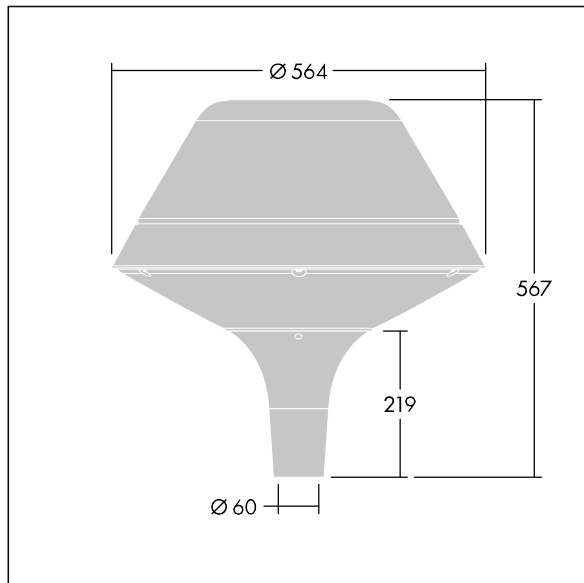

Plurio

THORN

96668687 PLI O 24L50-722-40 R/S T60 CL2 ANT

ISO 9223 C5	IP66	IK08						T _a 25
----------------	------	------	--	--	--	--	--	-------------------

Plurio

Plurio Indirect: A decorative post-top LED lantern with radially symmetric distribution. LED driver with 24 LEDs driven at 500mA. Class II electrical, IP66, IK08. Base: cast aluminium, powder coated anthracite (close to RAL7043). Canopy: original shape, aluminium, textured anthracite (close to RAL7043). Diffuser: UV stabilised, clear polycarbonate with anti-glare prisms. Indirect, reflector based optic. Complete with 2200-4000K NightTune LEDs. Post top mounting to Ø60mm column.

Upward lighting emissions below 1%.

Dimensions: Ø564 x 567 mm
Luminaire input power: 36 W
Luminaire luminous flux: 3932 lm
Luminaire efficacy: 109 lm/W
Weight: 9.5 kg
Scx: 0.199 m²

TLG_PLRL_F_IOC_ANT.jpg