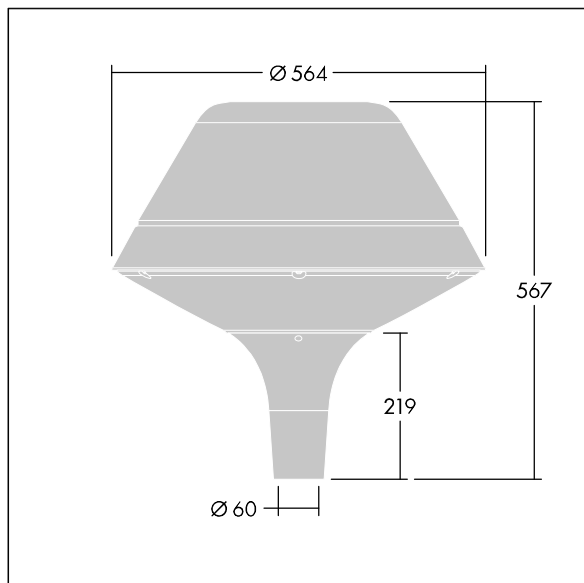

Plurio

THORN

96668689 PLI O 24L35-722-40 R/S T60 CL2 ANT

ISO 9223 C5	IP66	IK08					T _a 25
----------------	------	------	--	--	--	--	-------------------

Plurio

Plurio Indirect: A decorative post-top LED lantern with radially symmetric distribution. LED driver with 24 LEDs driven at 350mA. Class II electrical, IP66, IK08. Base: cast aluminium, powder coated anthracite (close to RAL7043). Canopy: original shape, aluminium, textured anthracite (close to RAL7043). Diffuser: UV stabilised, clear polycarbonate with anti-glare prisms. Indirect, reflector based optic. Complete with 2200-4000K NightTune LEDs. Post top mounting to Ø60mm column.

Upward lighting emissions below 1%.

Dimensions: Ø564 x 567 mm
Luminaire input power: 26 W
Luminaire luminous flux: 2973 lm
Luminaire efficacy: 114 lm/W
Weight: 9.5 kg
Scx: 0.199 m²

TLG_PLRL_F_IOC_ANT.jpg