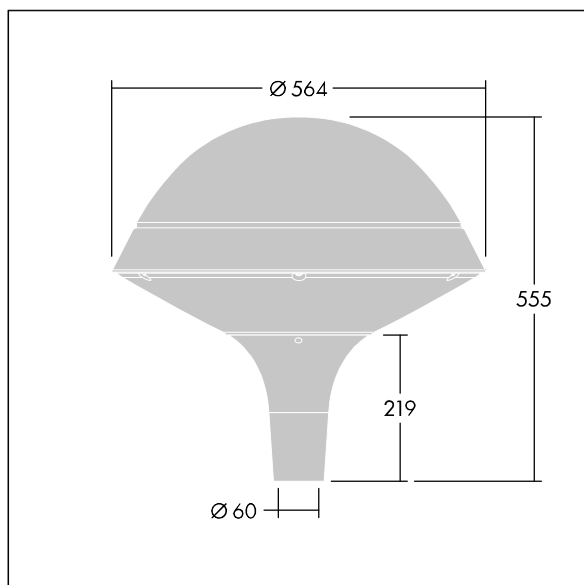

Plurio

THORN

96668702 PLI R 24L50-722-40 R/S T60 CL1 ANT

ISO 9223 C5	IP66	IK08					T _a 25
----------------	------	------	--	--	--	--	-------------------

Plurio

Plurio Indirect: A decorative post-top LED lantern with radially symmetric distribution. LED driver with 24 LEDs driven at 500mA. Class I electrical, IP66, IK08. Base: cast aluminium, powder coated anthracite (close to RAL7043). Canopy: round shape, aluminium, textured anthracite (close to RAL7043). Diffuser: UV stabilised, clear polycarbonate with anti-glare prisms. Indirect, reflector based optic. Complete with 2200-4000K NightTune LEDs. Post top mounting to Ø60mm column.

Upward lighting emissions below 1%.

Dimensions: Ø564 x 555 mm
Luminaire input power: 36 W
Luminaire luminous flux: 3932 lm
Luminaire efficacy: 109 lm/W
Weight: 9.5 kg
Scx: 0.191 m²

TLG_PLRL_F_IRC_ANT.jpg