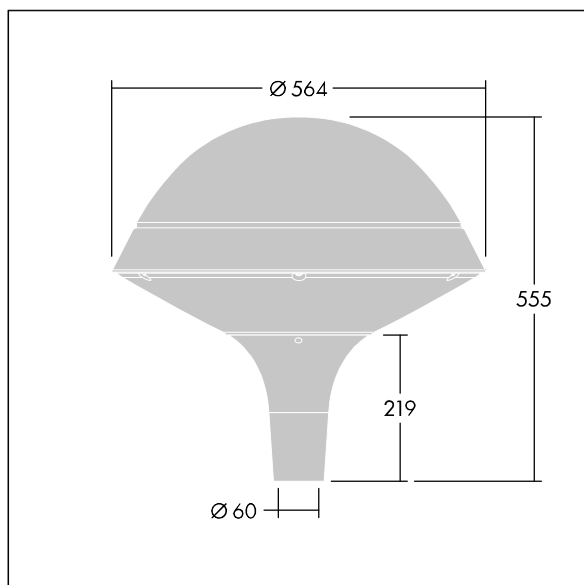

Plurio

THORN

96668704 PLI R 24L35-722-40 R/S T60 CL1 ANT

ISO 9223 C5	IP66	IK08					T _a 25
----------------	------	------	--	--	--	--	-------------------

Plurio

Plurio Indirect: A decorative post-top LED lantern with radially symmetric distribution. LED driver with 24 LEDs driven at 350mA. Class I electrical, IP66, IK08. Base: cast aluminium, powder coated anthracite (close to RAL7043). Canopy: round shape, aluminium, textured anthracite (close to RAL7043). Diffuser: UV stabilised, clear polycarbonate with anti-glare prisms. Indirect, reflector based optic. Complete with 2200-4000K NightTune LEDs. Post top mounting to Ø60mm column.

Upward lighting emissions below 1%.

Dimensions: Ø564 x 555 mm
Luminaire input power: 26 W
Luminaire luminous flux: 2973 lm
Luminaire efficacy: 114 lm/W
Weight: 9.5 kg
Scx: 0.191 m²

TLG_PLRL_F_IRC_ANT.jpg