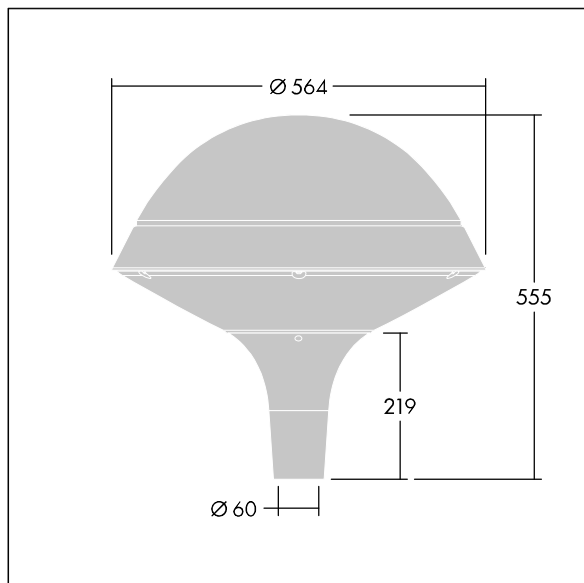

Plurio

THORN

96668705 PLI R 24L35-722-40 R/S T60 CL2 ANT

ISO 9223 C5	IP66	IK08					T _a 25
----------------	------	------	--	--	--	--	-------------------

Plurio

Plurio Indirect: A decorative post-top LED lantern with radially symmetric distribution. LED driver with 24 LEDs driven at 350mA. Class II electrical, IP66, IK08. Base: cast aluminium, powder coated anthracite (close to RAL7043). Canopy: round shape, aluminium, textured anthracite (close to RAL7043). Diffuser: UV stabilised, clear polycarbonate with anti-glare prisms. Indirect, reflector based optic. Complete with 2200-4000K NightTune LEDs. Post top mounting to Ø60mm column.

Upward lighting emissions below 1%.

Dimensions: Ø564 x 555 mm
Luminaire input power: 26 W
Luminaire luminous flux: 2973 lm
Luminaire efficacy: 114 lm/W
Weight: 9.5 kg
Scx: 0.191 m²

TLG_PLRL_F_IRC_ANT.jpg