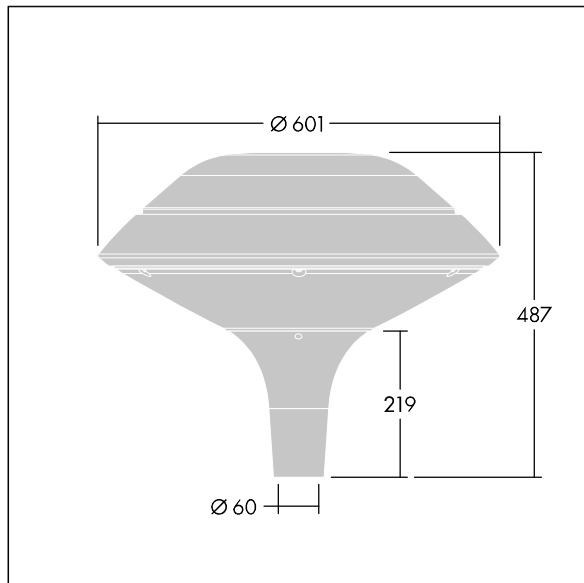

Plurio

THORN

96668620 PLI F 24L70-722-40 R/S T60 CL1 ANT

ISO 9223 C5	IP66	IK08					T _a 25
----------------	------	------	--	--	--	--	-------------------

Plurio

Plurio Indirect: A decorative post-top LED lantern with radially symmetric distribution. LED driver with 24 LEDs driven at 700mA. Class I electrical, IP66, IK08. Base: cast aluminium, powder coated anthracite (close to RAL7043). Canopy: flat shape, aluminium, textured anthracite (close to RAL7043). Diffuser: UV stabilised, clear polycarbonate with anti-glare prisms. Indirect, reflector based optic. Complete with 2200-4000K NightTune LEDs. Post top mounting to Ø60mm column.

Upward lighting emissions below 1%.

Dimensions: Ø601 x 487 mm
Luminaire input power: 51 W
Luminaire luminous flux: 5386 lm
Luminaire efficacy: 106 lm/W
Weight: 11 kg
Scx: 0.167 m²

TLG_PLRL_F_IFC_ANT.jpg