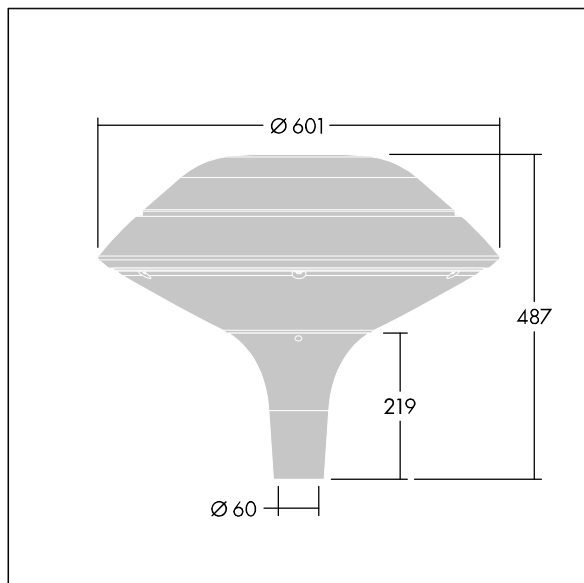

Plurio

THORN

96668621 PLI F 24L70-722-40 R/S T60 CL2 ANT

ISO 9223 C5	IP66	IK08						T _a 25
----------------	------	------	---	---	---	---	---	-------------------

Plurio

Plurio Indirect: A decorative post-top LED lantern with radially symmetric distribution. LED driver with 24 LEDs driven at 700mA. Class II electrical, IP66, IK08. Base: cast aluminium, powder coated anthracite (close to RAL7043). Canopy: flat shape, aluminium, textured anthracite (close to RAL7043). Diffuser: UV stabilised, clear polycarbonate with anti-glare prisms. Indirect, reflector based optic. Complete with 2200-4000K NightTune LEDs. Post top mounting to Ø60mm column.

Upward lighting emissions below 1%.

Dimensions: Ø601 x 487 mm
Luminaire input power: 51 W
Luminaire luminous flux: 5386 lm
Luminaire efficacy: 106 lm/W
Weight: 11 kg
Scx: 0.167 m²

TLG_PLRL_F_IFC_ANT.jpg