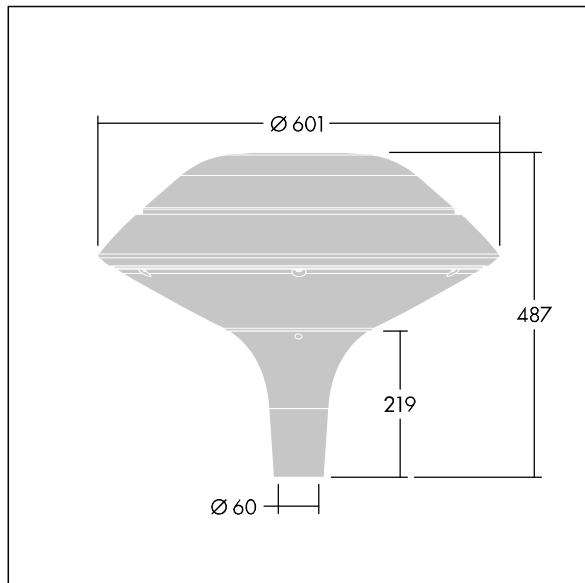

Plurio

THORN

96668621 PLI F 24L70-722-40 R/S T60 CL2 ANT

ISO 9223 C5	IP66	IK08						T _a 25	
----------------	------	------	--	--	--	--	--	-------------------	--

Plurio

Plurio Indirect: A decorative post-top LED lantern with radially symmetric distribution. LED driver with 24 LEDs driven at 700mA. Class II electrical, IP66, IK08. Base: cast aluminium, powder coated anthracite (close to RAL7043). Canopy: flat shape, aluminium, textured anthracite (close to RAL7043). Diffuser: UV stabilised, clear polycarbonate with anti-glare prisms. Indirect, reflector based optic. Complete with 2200-4000K NightTune LEDs. Post top mounting to Ø60mm column.

Upward lighting emissions below 1%.

Dimensions: Ø601 x 487 mm
Luminaire input power: 51 W
Luminaire luminous flux: 5386 lm
Luminaire efficacy: 106 lm/W
Weight: 11 kg
Scx: 0.167 m²

TLG_PLRL_F_IFC_ANT.jpg