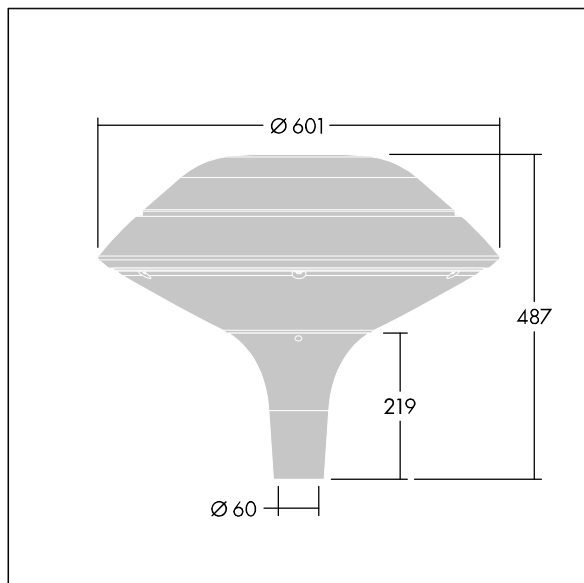

Plurio

THORN

96668623 PLI F 24L50-722-40 R/S T60 CL2 ANT

ISO 9223 C5	IP66	IK08						T _a 25
----------------	------	------	---	---	---	---	---	-------------------

Plurio

Plurio Indirect: A decorative post-top LED lantern with radially symmetric distribution. LED driver with 24 LEDs driven at 500mA. Class II electrical, IP66, IK08. Base: cast aluminium, powder coated anthracite (close to RAL7043). Canopy: flat shape, aluminium, textured anthracite (close to RAL7043). Diffuser: UV stabilised, clear polycarbonate with anti-glare prisms. Indirect, reflector based optic. Complete with 2200-4000K NightTune LEDs. Post top mounting to Ø60mm column.

Upward lighting emissions below 1%.

Dimensions: Ø601 x 487 mm
Luminaire input power: 36 W
Luminaire luminous flux: 3932 lm
Luminaire efficacy: 109 lm/W
Weight: 11 kg
Scx: 0.167 m²

TLG_PLRL_F_IFC_ANT.jpg