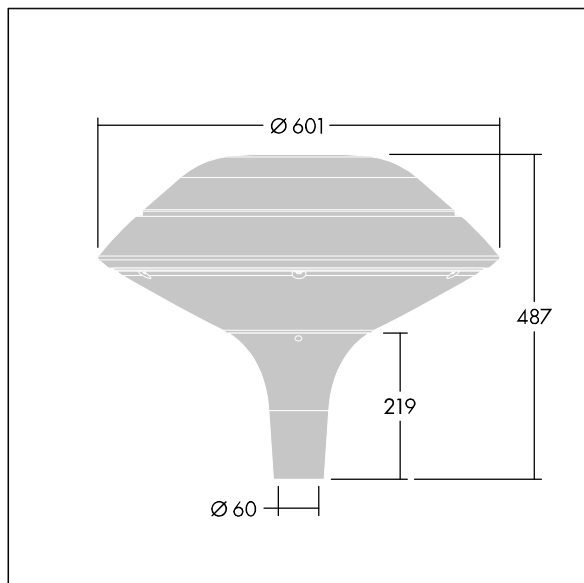

Plurio

THORN

96668623 PLI F 24L50-722-40 R/S T60 CL2 ANT

ISO 9223 C5	IP66	IK08					T _a 25
----------------	------	------	---	---	---	---	-------------------

Plurio

Plurio Indirect: A decorative post-top LED lantern with radially symmetric distribution. LED driver with 24 LEDs driven at 500mA. Class II electrical, IP66, IK08. Base: cast aluminium, powder coated anthracite (close to RAL7043). Canopy: flat shape, aluminium, textured anthracite (close to RAL7043). Diffuser: UV stabilised, clear polycarbonate with anti-glare prisms. Indirect, reflector based optic. Complete with 2200-4000K NightTune LEDs. Post top mounting to Ø60mm column.

Upward lighting emissions below 1%.

Dimensions: Ø601 x 487 mm
Luminaire input power: 36 W
Luminaire luminous flux: 3932 lm
Luminaire efficacy: 109 lm/W
Weight: 11 kg
Scx: 0.167 m²

TLG_PLRL_F_IFC_ANT.jpg