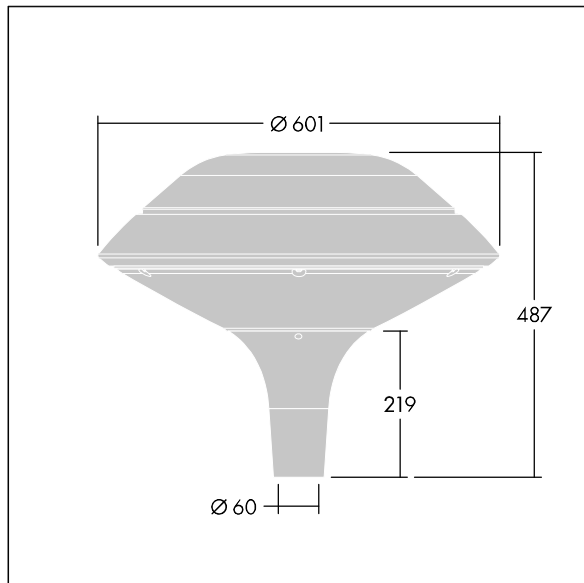

Plurio

THORN

96668624 PLI F 24L35-722-40 R/S T60 CL1 ANT

ISO 9223 C5	IP66	IK08					T _a 25
----------------	------	------	--	--	--	--	-------------------

Plurio

Plurio Indirect: A decorative post-top LED lantern with radially symmetric distribution. LED driver with 24 LEDs driven at 350mA. Class I electrical, IP66, IK08. Base: cast aluminium, powder coated anthracite (close to RAL7043). Canopy: flat shape, aluminium, textured anthracite (close to RAL7043). Diffuser: UV stabilised, clear polycarbonate with anti-glare prisms. Indirect, reflector based optic. Complete with 2200-4000K NightTune LEDs. Post top mounting to Ø60mm column.

Upward lighting emissions below 1%.

Dimensions: Ø601 x 487 mm
Luminaire input power: 26 W
Luminaire luminous flux: 2973 lm
Luminaire efficacy: 114 lm/W
Weight: 11 kg
Scx: 0.167 m²

TLG_PLRL_F_IFC_ANT.jpg