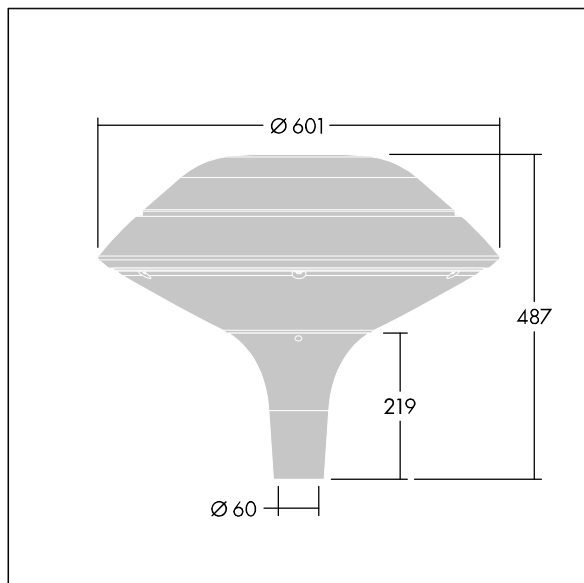

Plurio

THORN

96668625 PLI F 24L35-722-40 R/S T60 CL2 ANT

ISO 9223 C5	IP66	IK08						T _a 25
----------------	------	------	---	---	---	---	---	-------------------

Plurio

Plurio Indirect: A decorative post-top LED lantern with radially symmetric distribution. LED driver with 24 LEDs driven at 350mA. Class II electrical, IP66, IK08. Base: cast aluminium, powder coated anthracite (close to RAL7043). Canopy: flat shape, aluminium, textured anthracite (close to RAL7043). Diffuser: UV stabilised, clear polycarbonate with anti-glare prisms. Indirect, reflector based optic. Complete with 2200-4000K NightTune LEDs. Post top mounting to Ø60mm column.

Upward lighting emissions below 1%.

Dimensions: Ø601 x 487 mm
Luminaire input power: 26 W
Luminaire luminous flux: 2973 lm
Luminaire efficacy: 114 lm/W
Weight: 11 kg
Scx: 0.167 m²

TLG_PLRL_F_IFC_ANT.jpg