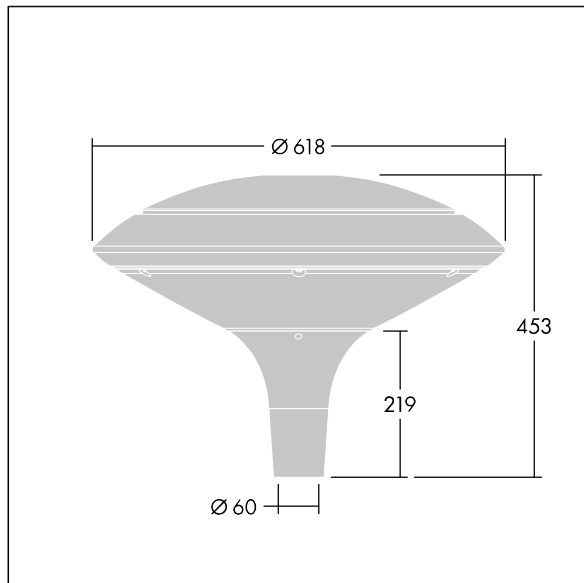

Plurio

THORN

96668636 PLI D 24L35-722-40 R/S T60 CL1 ANT

ISO 9223 C5	IP66	IK08					T _a 25
----------------	------	------	--	--	--	--	-------------------

Plurio

Plurio Indirect: A decorative post-top LED lantern with radially symmetric distribution. LED driver with 24 LEDs driven at 350mA. Class I electrical, IP66, IK08. Base: cast aluminium, powder coated anthracite (close to RAL7043). Canopy: disc shape, aluminium, textured anthracite (close to RAL7043). Diffuser: UV stabilised, clear polycarbonate with anti-glare prisms. Indirect, reflector based optic. Complete with 2200-4000K NightTune LEDs. Post top mounting to Ø60mm column.

Upward lighting emissions below 1%.

Dimensions: Ø618 x 453 mm
Luminaire input power: 26 W
Luminaire luminous flux: 2973 lm
Luminaire efficacy: 114 lm/W
Weight: 11 kg
Scx: 0.151 m²

TLG_PLRL_F_IDC_ANT.jpg