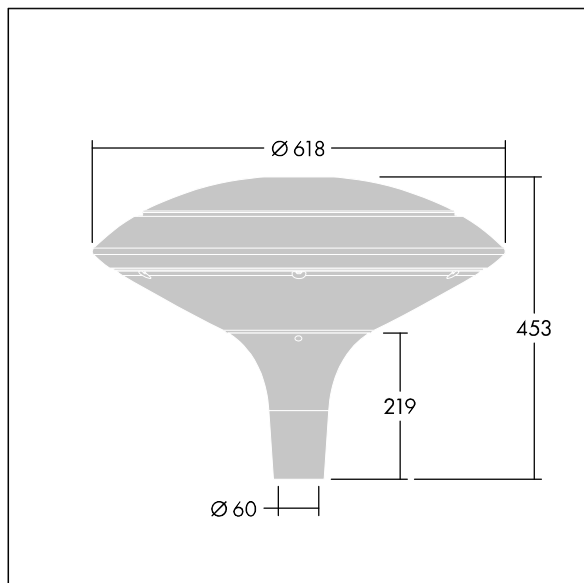

Plurio

THORN

96668637 PLI D 24L35-722-40 R/S T60 CL2 ANT

ISO 9223 C5	IP66	IK08					T _a 25
----------------	------	------	---	---	---	---	-------------------

Plurio

Plurio Indirect: A decorative post-top LED lantern with radially symmetric distribution. LED driver with 24 LEDs driven at 350mA. Class II electrical, IP66, IK08. Base: cast aluminium, powder coated anthracite (close to RAL7043). Canopy: disc shape, aluminium, textured anthracite (close to RAL7043). Diffuser: UV stabilised, clear polycarbonate with anti-glare prisms. Indirect, reflector based optic. Complete with 2200-4000K NightTune LEDs. Post top mounting to Ø60mm column.

Upward lighting emissions below 1%.

Dimensions: Ø618 x 453 mm
Luminaire input power: 26 W
Luminaire luminous flux: 2973 lm
Luminaire efficacy: 114 lm/W
Weight: 11 kg
Scx: 0.151 m²

TLG_PLRL_F_IDC_ANT.jpg