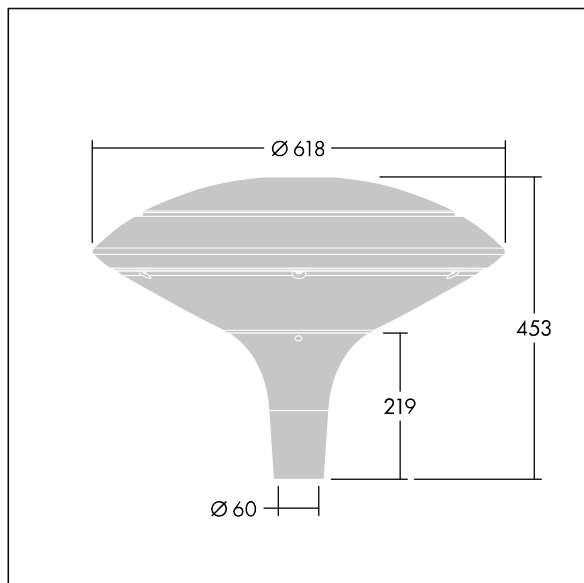

Plurio

THORN

96668641 PLI D 24L70-722-40 R/S T60 CL2 ANT

ISO 9223 C5	IP66	IK08						T _a 25
----------------	------	------	---	---	---	---	---	-------------------

Plurio

Plurio Indirect: A decorative post-top LED lantern with radially symmetric distribution. LED driver with 24 LEDs driven at 700mA. Class II electrical, IP66, IK08. Base: cast aluminium, powder coated anthracite (close to RAL7043). Canopy: disc shape, aluminium, textured anthracite (close to RAL7043). Diffuser: UV stabilised, clear polycarbonate with anti-glare prisms. Indirect, reflector based optic. Complete with 2200-4000K NightTune LEDs. Post top mounting to Ø60mm column.

Upward lighting emissions below 1%.

Dimensions: Ø618 x 453 mm
Luminaire input power: 51 W
Luminaire luminous flux: 5386 lm
Luminaire efficacy: 106 lm/W
Weight: 11 kg
Scx: 0.151 m²

TLG_PLRL_F_IDC_ANT.jpg