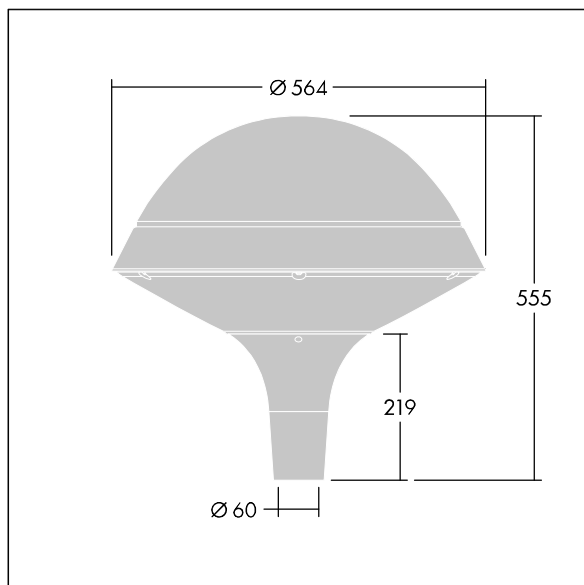

96668668 PLD R 18L50-740 R/S BS 3550 T60 CL1 GY

ISO 9223 C5		IP66	IK08					T _a 25
----------------	--	------	------	--	--	--	--	-------------------

Plurio

Plurio Direct: A decorative post-top LED lantern with radially symmetric distribution. LED driver with 18 LEDs driven at 500mA. Class I electrical, IP66, IK08. Base: cast aluminium, powder coated silver-grey. Canopy: round shape, aluminium, textured silver-grey. Diffuser: UV stabilised, clear polycarbonate with anti-glare prisms. Direct, lens based optic with internal reflector. Equipped with 50% power reduction circuit, effective 3 hours before and 5 hours after a calculated midnight. It can be deactivated at installation with an easily accessible internal switch. Complete with 4000K LED. Post top mounting to Ø60mm column.

Upward lighting emissions below 1%.

Dimensions: Ø564 x 555 mm
 Luminaire input power: 28 W
 Luminaire luminous flux: 3538 lm
 Luminaire efficacy: 126 lm/W
 Weight: 9.5 kg
 Scx: 0.191 m²

TLG_PLRL_F_DRC_GY.jpg