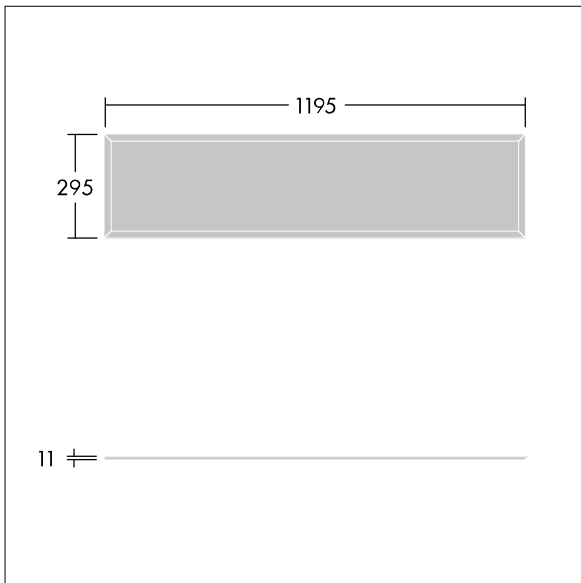

TLG_RYLL_M_LD1.wmf

All values marked with an * are rated values. Thorn uses tried and tested components from leading suppliers, however there may be isolated instances of technology-related failures of individual LEDs during the rated product lifetime. International standards set the tolerance in initial flux and connected load at $\pm 10\%$. Unless stated otherwise, the values apply to an ambient temperature of 25°C.

Thorn Lighting is constantly developing and improving its products. The right is reserved to change specifications without prior notification or public announcement.
© Thorn Lighting