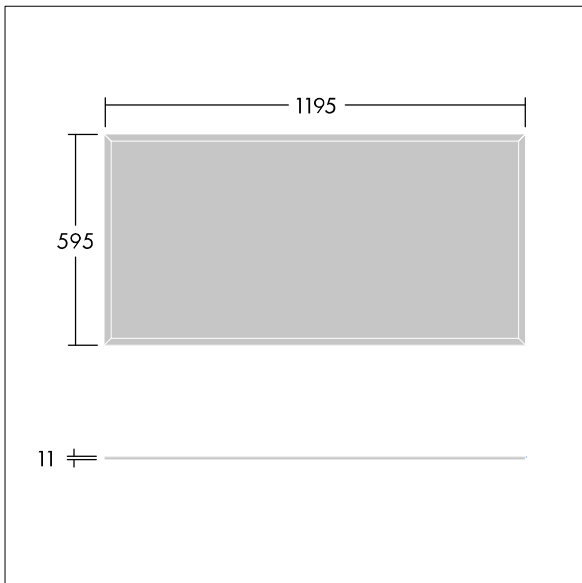

TLG_RYLL_M_LD4.wmf

All values marked with an * are rated values. Thorn uses tried and tested components from leading suppliers, however there may be isolated instances of technology-related failures of individual LEDs during the rated product lifetime. International standards set the tolerance in initial flux and connected load at $\pm 10\%$. Unless stated otherwise, the values apply to an ambient temperature of 25°C.

Thorn Lighting is constantly developing and improving its products. The right is reserved to change specifications without prior notification or public announcement.
© Thorn Lighting