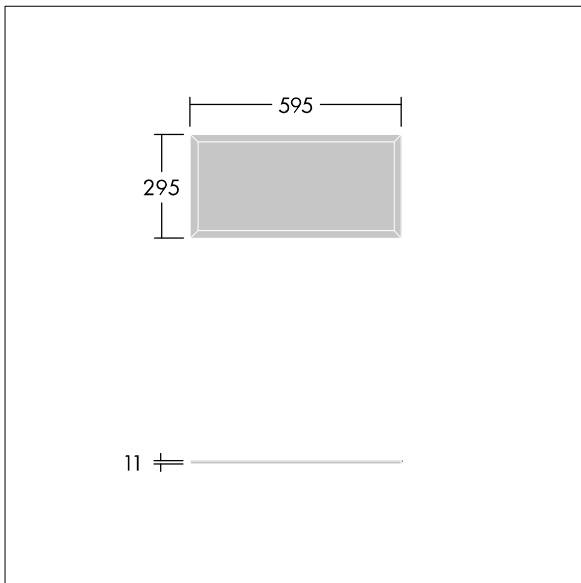

TLG_RYLL_M_LD2.wmf

All values marked with an * are rated values. Thorn uses tried and tested components from leading suppliers, however there may be isolated instances of technology-related failures of individual LEDs during the rated product lifetime. International standards set the tolerance in initial flux and connected load at $\pm 10\%$. Unless stated otherwise, the values apply to an ambient temperature of 25°C.

Thorn Lighting is constantly developing and improving its products. The right is reserved to change specifications without prior notification or public announcement.
© Thorn Lighting