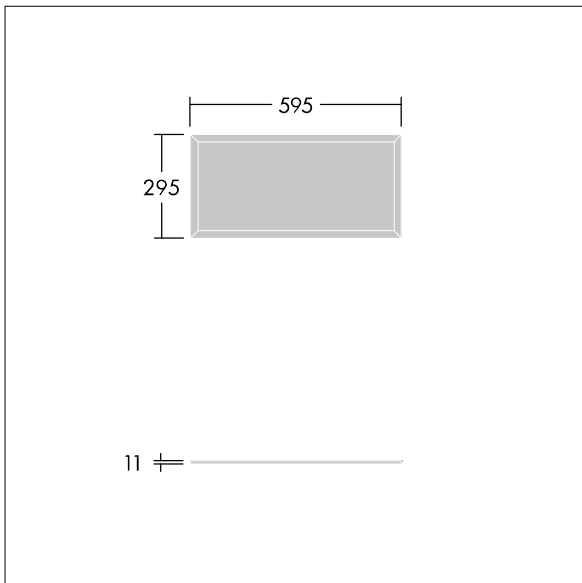

TLG_RYLL_M_LD2.wmf

All values marked with an * are rated values. Thorn uses tried and tested components from leading suppliers, however there may be isolated instances of technology-related failures of individual LEDs during the rated product lifetime. International standards set the tolerance in initial flux and connected load at $\pm 10\%$. Unless stated otherwise, the values apply to an ambient temperature of 25°C.

Thorn Lighting is constantly developing and improving its products. The right is reserved to change specifications without prior notification or public announcement.
© Thorn Lighting