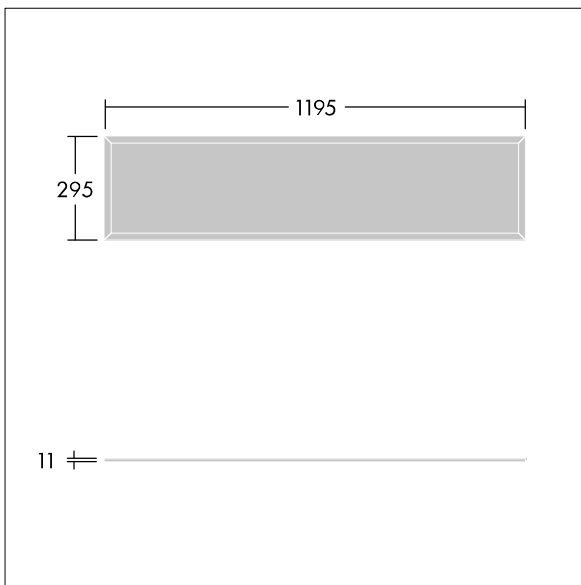

TLG_RYLL_M_LD1.wmf

All values marked with an * are rated values. Thorn uses tried and tested components from leading suppliers, however there may be isolated instances of technology-related failures of individual LEDs during the rated product lifetime. International standards set the tolerance in initial flux and connected load at $\pm 10\%$. Unless stated otherwise, the values apply to an ambient temperature of 25°C.

Thorn Lighting is constantly developing and improving its products. The right is reserved to change specifications without prior notification or public announcement.
© Thorn Lighting