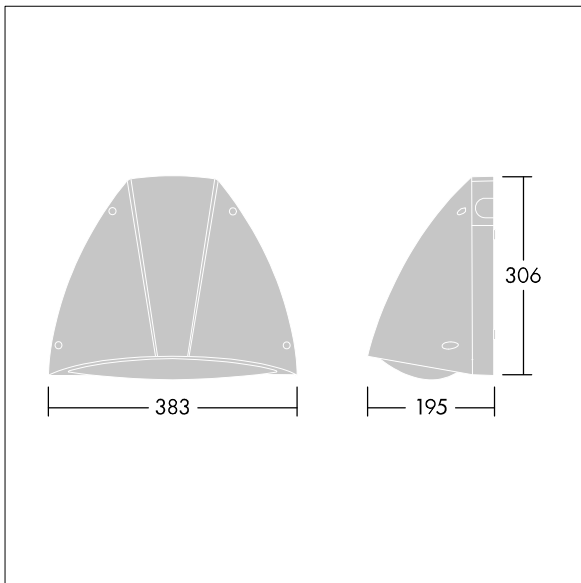

## Piazza II LED

96632759 PIAZZA II LED 2700-830 HF ANT

### Piazza II LED

A robust Wall mounted luminaire. Electronic, fixed output control gear. Back plate: die-cast aluminium, painted anthracite. Body: anthracite polycarbonate. Ø20mm cable entry via rear or side conduit entries, BESA compatible. IP65, IK10. Complete with 3000K LED.

Dimensions: 381 x 196 x 305 mm  
 Luminaire input power: 24.6 W  
 Luminaire luminous flux: 2736 lm  
 Luminaire efficacy: 111 lm/W  
 Weight: 2.8 kg

TLG\_PIA2\_F\_PDB.jpg

TLG\_PIA2\_M\_LD1.wmf

This product contains a light source of energy efficiency class E.