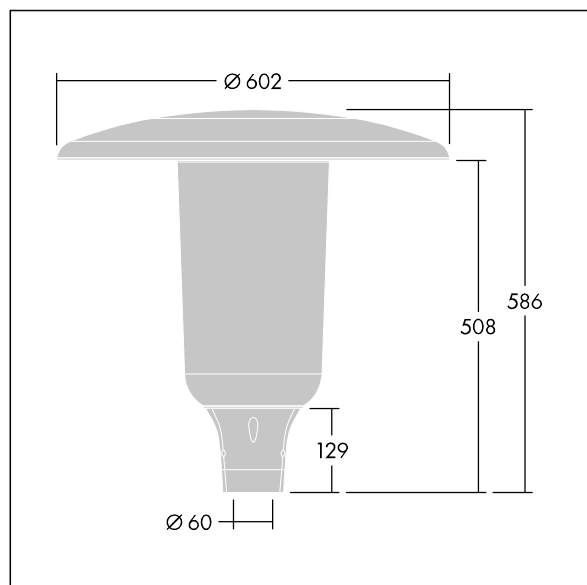

Aerie

THORN

96632770 ARS 12L50-740 WSC CL CL2 W5 T60 ANT

Aerie

A discreet, post top LED lantern with a timeless design. LED driver for 12 LEDs, driven at 500mA with Wide Street Comfort (asymmetrical) distribution. Class II electrical, IP66, IK10. Canopy and base: corrosion resistant die-cast powder coated aluminium suitable for C5 environments, finished textured anthracite (close to RAL7043). Enclosure: slim UV stabilised polycarbonate with clear finish. Complete with 4000K LED. Post top mounting to Ø60mm column. Pre-wired with 5m cable.

Dimensions: Ø602 x 586 mm
Luminaire input power: 19 W
Luminaire luminous flux: 2829 lm
Luminaire efficacy: 149 lm/W
Weight: 10.99 kg
Scx: 0.172 m²

TLG_AERI_F_S_CL.jpg

TLG_AERI_M_T60_S.wmf

This product contains a light source of energy efficiency class D.