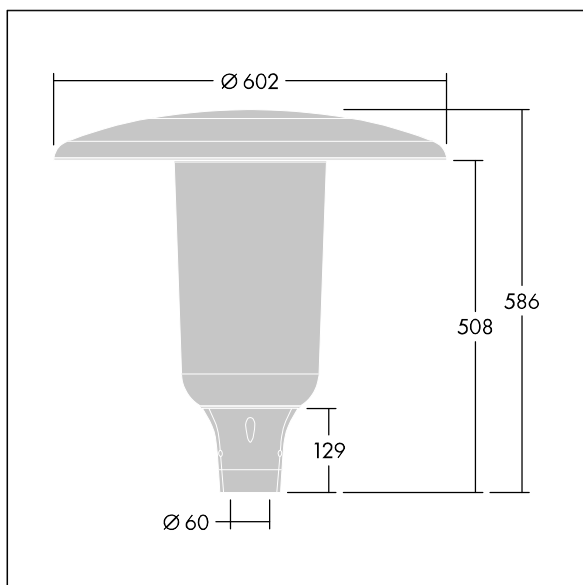

Aerie

THORN

96632771 ARS 12L70-740 WSC CL CL2 W5 T60 ANT

Aerie

A discreet, post top LED lantern with a timeless design. LED driver for 12 LEDs, driven at 700mA with Wide Street Comfort (asymmetrical) distribution. Class II electrical, IP66, IK10. Canopy and base: corrosion resistant die-cast powder coated aluminium suitable for C5 environments, finished textured anthracite (close to RAL7043). Enclosure: slim UV stabilised polycarbonate with clear finish. Complete with 4000K LED. Post top mounting to Ø60mm column. Pre-wired with 5m cable.

Dimensions: Ø602 x 586 mm
Luminaire input power: 27 W
Luminaire luminous flux: 3812 lm
Luminaire efficacy: 141 lm/W
Weight: 10.99 kg
Scx: 0.172 m²

TLG_AERI_F_S_CL.jpg

TLG_AERI_M_T60_S.wmf

This product contains a light source of energy efficiency class D.