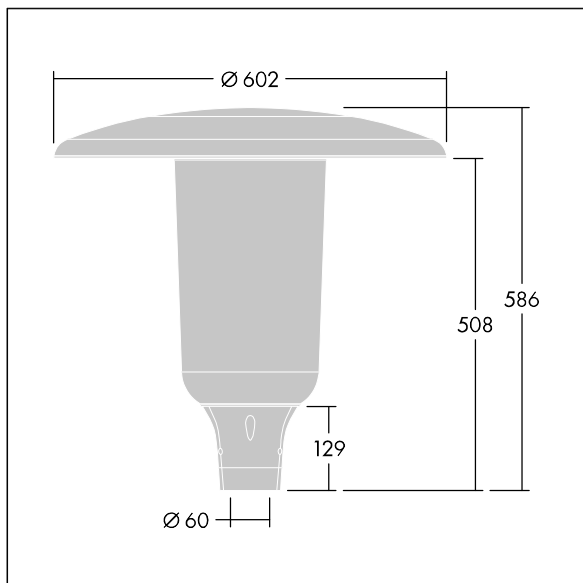

Aerie

THORN

96632771 ARS 12L70-740 WSC CL CL2 W5 T60 ANT

Aerie

A discreet, post top LED lantern with a timeless design. LED driver for 12 LEDs, driven at 700mA with Wide Street Comfort (asymmetrical) distribution. Class II electrical, IP66, IK10. Canopy and base: corrosion resistant die-cast powder coated aluminium suitable for C5 environments, finished textured anthracite (close to RAL7043). Enclosure: slim UV stabilised polycarbonate with clear finish. Complete with 4000K LED. Post top mounting to Ø60mm column. Pre-wired with 5m cable.

Dimensions: Ø602 x 586 mm
Luminaire input power: 27 W
Luminaire luminous flux: 3812 lm
Luminaire efficacy: 141 lm/W
Weight: 10.99 kg
Scx: 0.172 m²

TLG_AERI_F_S_CL.jpg

TLG_AERI_M_T60_S.wmf

This product contains a light source of energy efficiency class D.