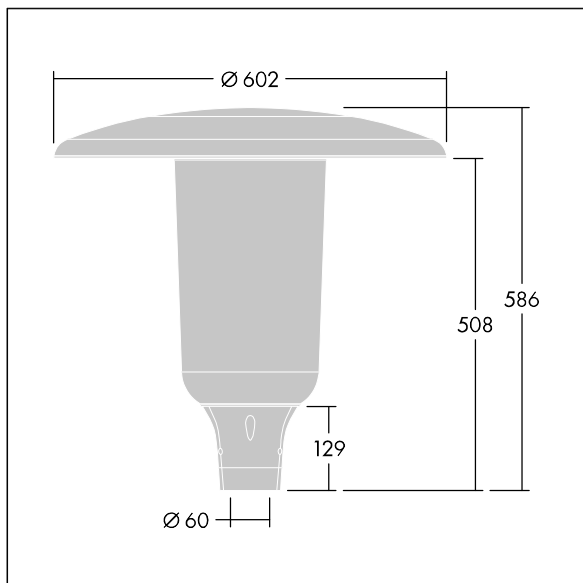

Aerie

THORN

96632773 ARS 24L50-740 WSC CL CL2 W5 T60 ANT

Aerie

A discreet, post top LED lantern with a timeless design. LED driver for 24 LEDs, driven at 500mA with Wide Street Comfort (asymmetrical) distribution. Class II electrical, IP66, IK10. Canopy and base: corrosion resistant die-cast powder coated aluminium suitable for C5 environments, finished textured anthracite (close to RAL7043). Enclosure: slim UV stabilised polycarbonate with clear finish. Complete with 4000K LED. Post top mounting to Ø60mm column. Pre-wired with 5m cable.

Dimensions: Ø602 x 586 mm
Luminaire input power: 37 W
Luminaire luminous flux: 5605 lm
Luminaire efficacy: 151 lm/W
Weight: 11.04 kg
Scx: 0.172 m²

TLG_AERI_F_S_CL.jpg

TLG_AERI_M_T60_S.wmf

This product contains a light source of energy efficiency class D.