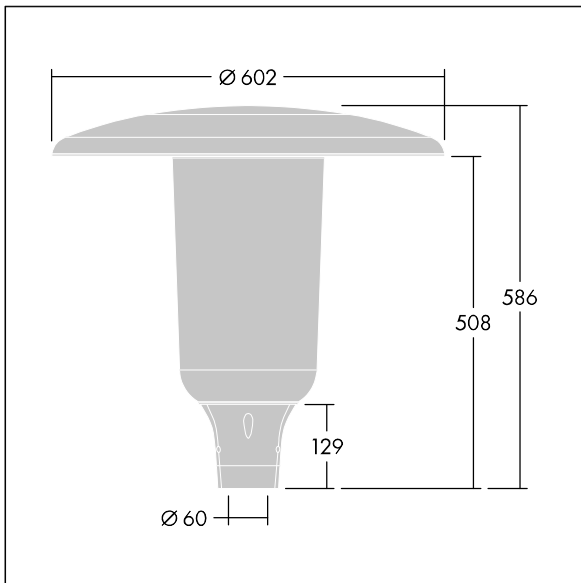

Aerie

THORN

96632774 ARS 24L70-740 WSC CL CL2 W5 T60 ANT

Aerie

A discreet, post top LED lantern with a timeless design. LED driver for 24 LEDs, driven at 700mA with Wide Street Comfort (asymmetrical) distribution. Class II electrical, IP66, IK10. Canopy and base: corrosion resistant die-cast powder coated aluminium suitable for C5 environments, finished textured anthracite (close to RAL7043). Enclosure: slim UV stabilised polycarbonate with clear finish. Complete with 4000K LED. Post top mounting to Ø60mm column. Pre-wired with 5m cable.

Dimensions: Ø602 x 586 mm
Luminaire input power: 51 W
Luminaire luminous flux: 7505 lm
Luminaire efficacy: 147 lm/W
Weight: 11.04 kg
Scx: 0.172 m²

TLG_AERI_F_S_CL.jpg

TLG_AERI_M_T60_S.wmf

This product contains a light source of energy efficiency class D.