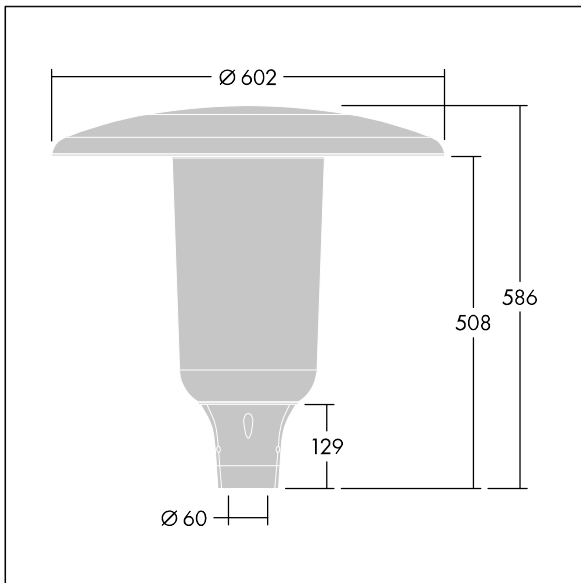

# THORN

96632774 ARS 24L70-740 WSC CL CL2 W5 T60 ANT

## Aerie

A discreet, post top LED lantern with a timeless design. LED driver for 24 LEDs, driven at 700mA with Wide Street Comfort (asymmetrical) distribution. Class II electrical, IP66, IK10. Canopy and base: corrosion resistant die-cast powder coated aluminium suitable for C5 environments, finished textured anthracite (close to RAL7043). Enclosure: slim UV stabilised polycarbonate with clear finish. Complete with 4000K LED. Post top mounting to Ø60mm column. Pre-wired with 5m cable.

Dimensions: Ø602 x 586 mm  
Luminaire input power: 51 W  
Luminaire luminous flux: 7505 lm  
Luminaire efficacy: 147 lm/W  
Weight: 11.04 kg  
Scx: 0.172 m<sup>2</sup>

TLG\_AERI\_F\_S\_CL.jpg

TLG\_AERI\_M\_T60\_S.wmf