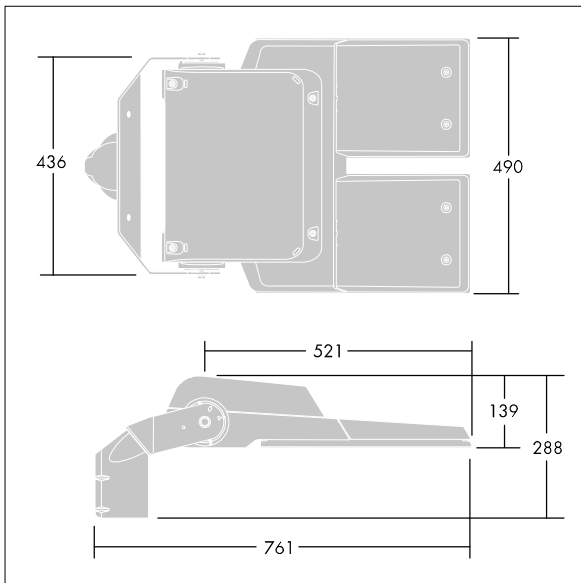

96665788 <CQ XL 120L50-740 RC BPS CL2 GY

CiviTEQ

A size LED road lighting lantern with 120 LEDs driven at 500mA with Road & Comfort optic. Electronic, fixed output control gear. Class II electrical, IP66, IK08. Housing: die-cast aluminium, Light grey 150 sanded textured (close to RAL9006). Enclosure: toughened flat glass. Screws: stainless steel, Ecolubric® treated. Complete with 4000K LED. Surge protection: 10kV single pulse common mode and 8kV multipulse common mode and 6kV multipulse differential mode. If permanent DALI system is connected, 6kV multipulse common and differential mode.

Dimensions: 761 x 490 x 139 mm
 Luminaire input power: 177 W
 Luminaire luminous flux: 28982 lm
 Luminaire efficacy: 164 lm/W
 Weight: 18.43 kg
 Scx: 0.063 m²

TLG_CTEQ_F_XL.jpg

TLG_CETQ_M_CQ XL.wmf

This product contains light sources of energy efficiency classes D, E.