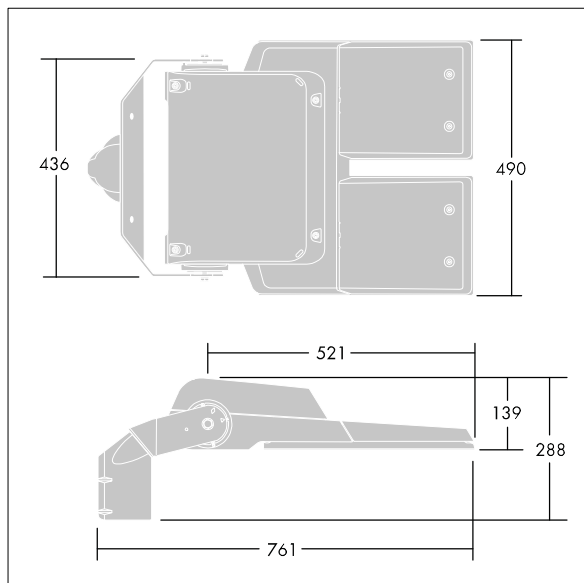

96665788 <CQ XL 120L50-740 RC BPS CL2 GY

CiviTEQ

A size LED road lighting lantern with 120 LEDs driven at 500mA with Road & Comfort optic. Electronic, fixed output control gear. Class II electrical, IP66, IK08. Housing: die-cast aluminium, Light grey 150 sanded textured (close to RAL9006). Enclosure: toughened flat glass. Screws: stainless steel, Ecolubric® treated. Complete with 4000K LED. Surge protection: 10kV single pulse common mode and 8kV multipulse common mode and 6kV multipulse differential mode. If permanent DALI system is connected, 6kV multipulse common and differential mode.

Dimensions: 761 x 490 x 139 mm
 Luminaire input power: 177 W
 Luminaire luminous flux: 28982 lm
 Luminaire efficacy: 164 lm/W
 Weight: 18.43 kg
 Scx: 0.063 m²

TLG_CTEQ_F_XL.jpg

TLG_CETQ_M_CQ XL.wmf

This product contains light sources of energy efficiency classes D, E.