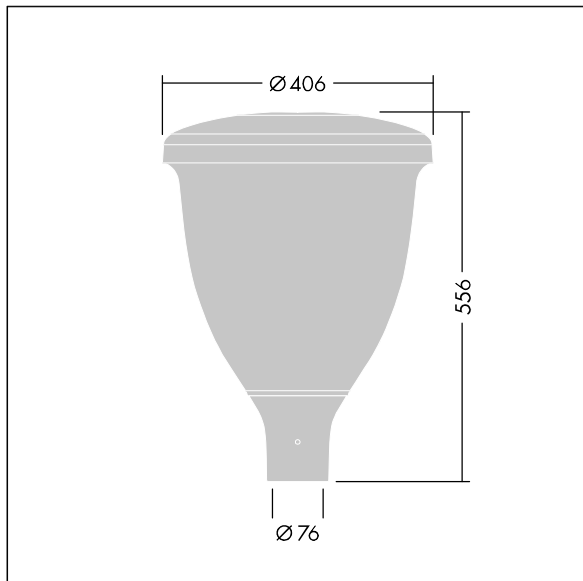

Volupto

THORN

92913326 VO 18L70-740 SF RS CL1 W5 T76 ANT

Volupto

A smart, post top LED lantern with a radially symmetric distribution. Programmable LED driver with 18 LEDs driven at 700mA. Class I electrical, IP66, IK10. Canopy and base: corrosion resistant die-cast powder coated aluminium, finished textured anthracite (close to RAL7043). Enclosure: UV stabilised polycarbonate. Complete with 4000K LED. Pre-wired with 5m cable. Post top mounting to Ø76mm column.

Dimensions: Ø76/406 x 556 mm
Luminaire input power: 38.9 W
Luminaire luminous flux: 5294 lm
Luminaire efficacy: 136 lm/W
Weight: 8.87 kg
Scx: 0.143 m²

TLG_VOLU_F_Side.jpg

TLG_VOLU_M_76.wmf

This product contains a light source of energy efficiency class D.