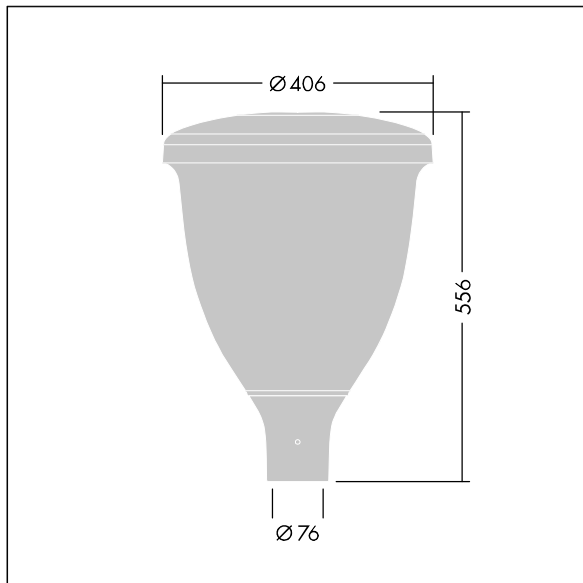

# Volupto

THORN

92913326 VO 18L70-740 SF RS CL1 W5 T76 ANT

## Volupto

A smart, post top LED lantern with a radially symmetric distribution. Programmable LED driver with 18 LEDs driven at 700mA. Class I electrical, IP66, IK10. Canopy and base: corrosion resistant die-cast powder coated aluminium, finished textured anthracite (close to RAL7043). Enclosure: UV stabilised polycarbonate. Complete with 4000K LED. Pre-wired with 5m cable. Post top mounting to Ø76mm column.

Dimensions: Ø76/406 x 556 mm  
Luminaire input power: 38.9 W  
Luminaire luminous flux: 5294 lm  
Luminaire efficacy: 136 lm/W  
Weight: 8.87 kg  
Scx: 0.143 m<sup>2</sup>

TLG\_VOLU\_F\_Side.jpg

TLG\_VOLU\_M\_76.wmf