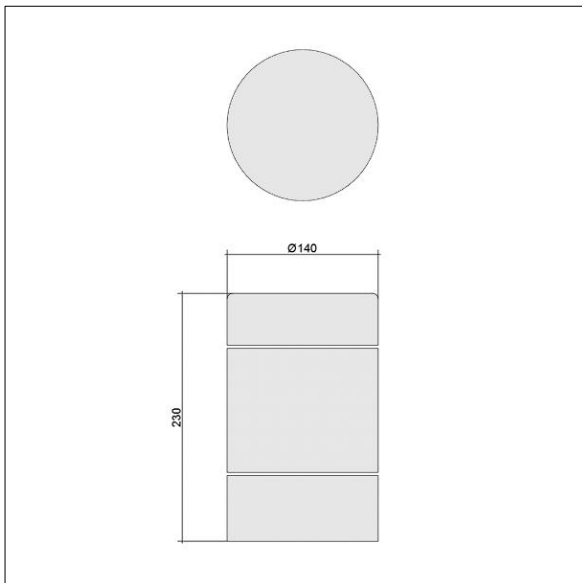

96649333 CHARTOR HEAD LF LED800-840 LUC S/BLACK

AS/NZS 60598	IP44	IK09		
-----------------	------	------	---	---

Chartor

A timeless bollard offering modest visual guidance and comfortable light with low glare. Head: die-cast aluminium, powder coated black (Other colours available upon request). Diffuser: semi-opal anti-UV polycarbonate. Lenses: clear polycarbonate. Class I electrical, IP44, Impact strength: IK09. Low upward component limiting upward stray light for improved visual comfort.

Electronic, fixed output control gear for LED. Complete with 4000K LED

Dimensions: Ø140 x 230 mm
Luminaire input power: 27.5 W
Weight: 2.3 kg

TLA_CHAR_F_HEAD_BK.jpg

TLA_CHAR_M_HEAD.wmf

This product contains a light source of energy efficiency class D.