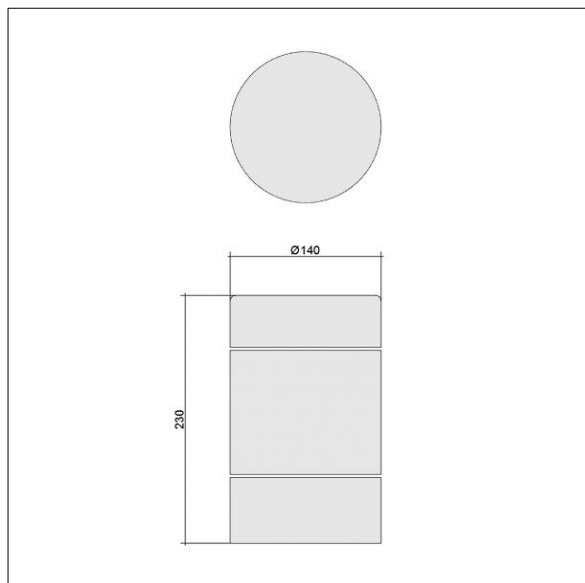

96649333 CHARTOR HEAD LF LED800-840 LUC S/BLACK

AS/NZS 60598	IP44	IK09		
-----------------	------	------	---	---

Chartor

A timeless bollard offering modest visual guidance and comfortable light with low glare. Head: die-cast aluminium, powder coated black (Other colours available upon request). Diffuser: semi-opal anti-UV polycarbonate. Lenses: clear polycarbonate. Class I electrical, IP44, Impact strength: IK09. Low upward component limiting upward stray light for improved visual comfort.

Electronic, fixed output control gear for LED. Complete with 4000K LED

Dimensions: Ø140 x 230 mm
 Luminaire input power: 27.5 W
 Weight: 2.3 kg

TLA_CHAR_F_HEAD_BK.jpg

TLA_CHAR_M_HEAD.wmf

This product contains a light source of energy efficiency class D.