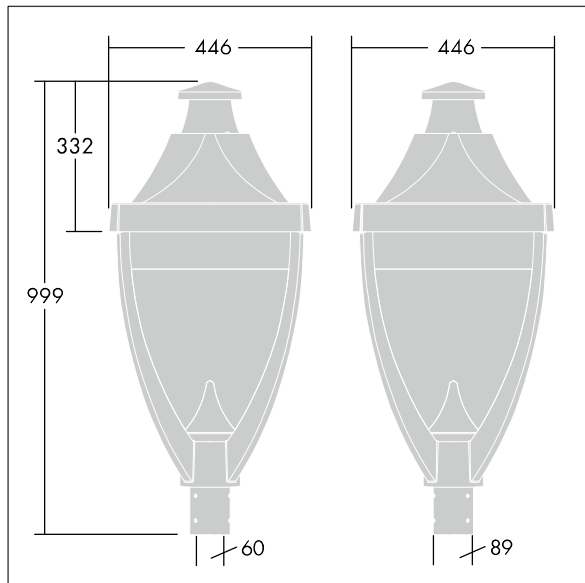

Legend

96633497 LEGEND 36L50 RC 730 CL2 T60 U1

ISO 9223 C5	IP65	IK08						
----------------	------	------	--	--	--	--	--	--

Legend

A modern heritage post top LED lantern with closed optic. Electronic, Class II electrical, IP65, IK08. Body: die-cast aluminium powder coated grey 900 textured finish (close to RAL 7043). Enclosure: toughened glass. Surge protection: 10kV single pulse common mode and 8kV multipulse common mode and 6kV multipulse differential mode. If permanent DALI system is connected, 6kV multipulse common and differential mode. Complete with 3000K LED.

Dimensions: 446 x 446 x 999 mm

Luminaire input power: 55 W

Weight: 17.5 kg

Scx: 0.14 m²

TLG_LGND_F_CLS_U1.jpg

TLG_LGND_M_MTP.wmf

This product contains a light source of energy efficiency class D.