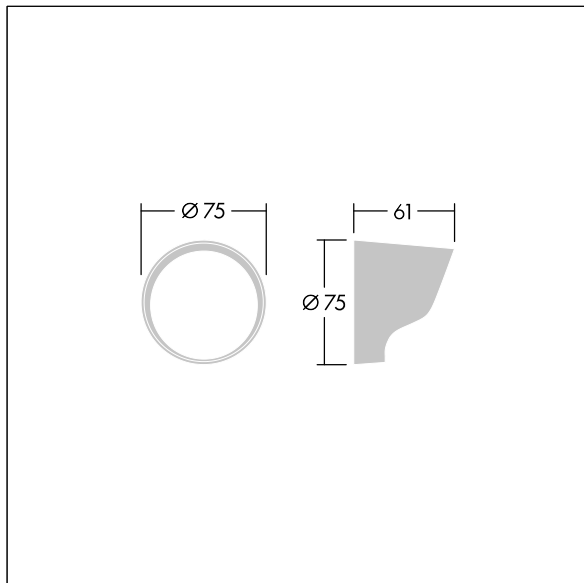

TLG_CONL_M_4LVS.wmf