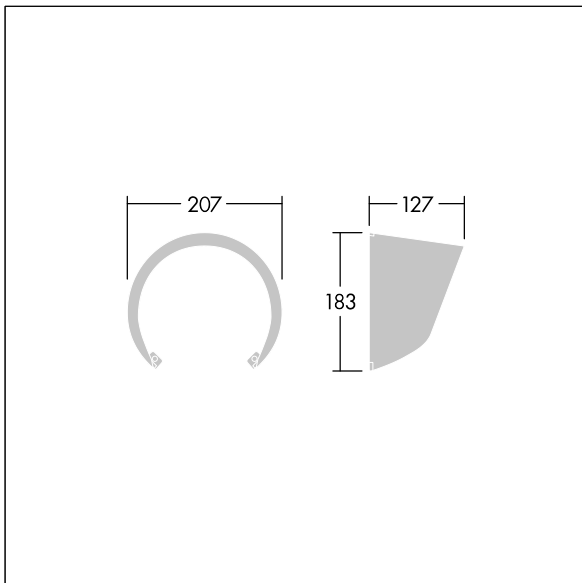

TLG_CONL_M_12LVS.wmf