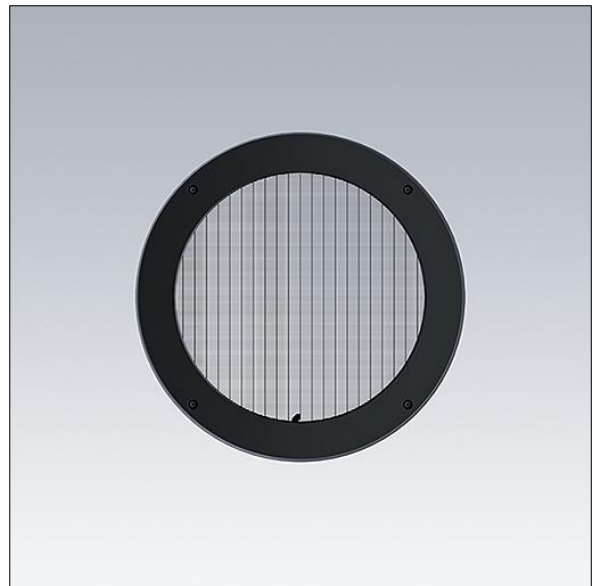

## Contrast

### 96633481 CONT3 36/52L LOUVER BK

ISO 9223  
C5

#### Contrast

Louvre mounted on a rotative ring for precise glare control. To be mounted directly on the front of a large Contrast luminaire. Best resistance against corrosion. Compatible with seaside installation.