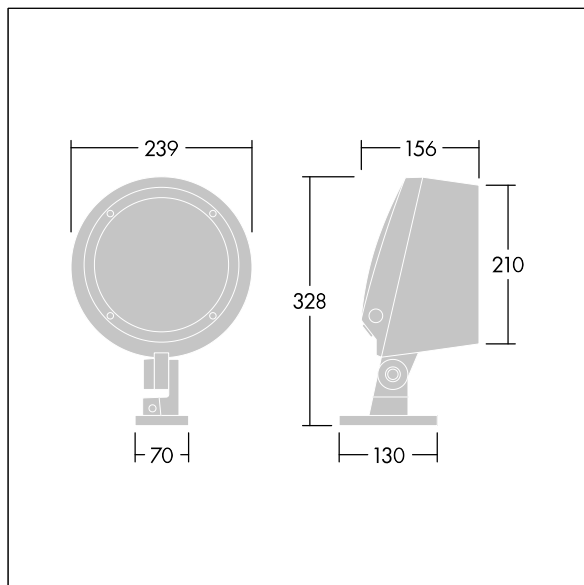

Contrast

96633447 CONT3 12L70-RGBW NB RDMX SP ANT

ISO 9223 C5	IP66	IK08					T _a -20 +35
----------------	------	------	--	--	--	--	---------------------------

Contrast

A medium architectural Bracket mounted LED Floodlight with 12 LEDs driven at 700mA and a narrow beam distribution. LED driver, DMX controllable control gear. Class II electrical, IP66, IK08. Body: die-cast aluminium (EN AC-44300), powder coated, textured anthracite (close to RAL7043). Compatible with coastal environments. Glass: tempered, 5mm thick. Gasket: EPDM. Screws: geomet. Equipped with 10kV / 10kA surge protection device. Complete with RGBW LEDs (White = 830)

Dimensions: Ø239 x 156 mm
 Luminaire input power: 32 W
 Luminaire luminous flux: 1641 lm
 Luminaire efficacy: 51 lm/W
 Weight: 5.09 kg

TLG_CON3_F_S_12L.jpg

TLG_CONL_M_12L.wmf

This product contains a light source of energy efficiency class D.