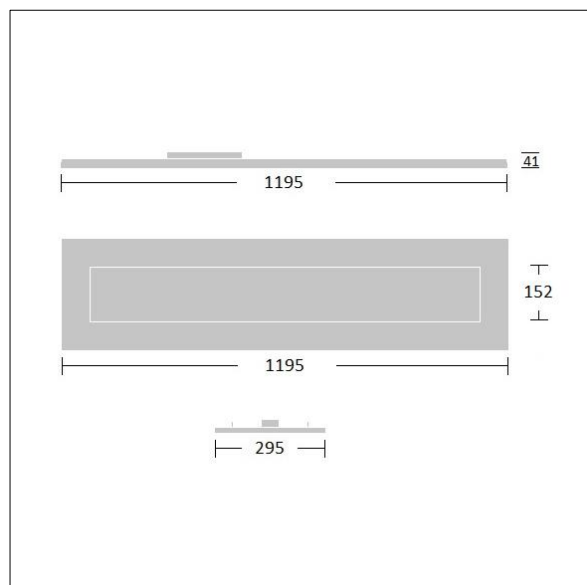

Royal Modular

THORN

96649668 ROYAL MOD LED2700-940 12X3 HFI FP

Royal Modular

An LED recessed luminaire. Electronic, DALI-2 dimmable. Class II electrical, IP40. Body: painted steel. Diffuser: MicroPrismatic. Fitted with flex and plug. Complete with 4000K LED, Colour Rendering Index min.: 90

Type IC in accordance with AS/NZS 60598.2.2-2016 Recessed Luminaires.

Dimensions: 1195 x 295 x 41 mm
Luminaire input power: 22.9 W
Luminaire luminous flux: 2416 lm

TLG_RYLM_F_RMSTD01.jpg

TLA_SUSP_M_LD4.wmf