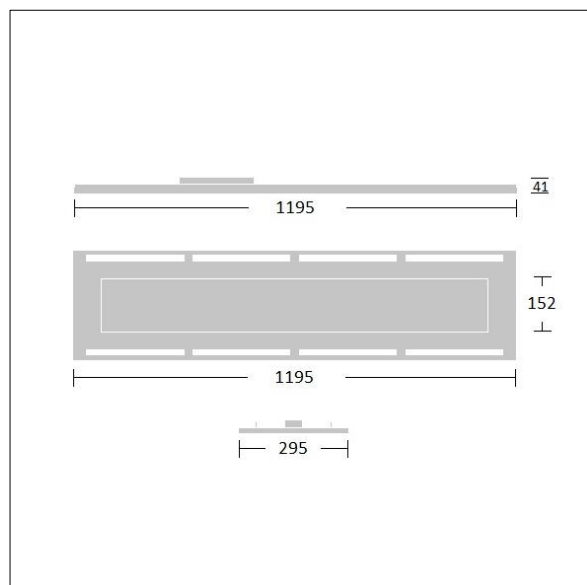

Royal Modular

THORN

96650248 ROYAL MOD LED2700-940 12X3 AH HFI FP

Royal Modular

An LED recessed luminaire, with air-handling functionality. Electronic, DALI-2 dimmable. Class II electrical, IP40. Body: painted steel. Diffuser: MicroPrismatic. Fitted with flex and plug. Complete with 4000K LED, Colour Rendering Index min.: 90

Type IC in accordance with AS/NZS 60598.2.2-2016 Recessed Luminaires.

Dimensions: 1195 x 295 x 41 mm
Luminaire input power: 22.9 W
Luminaire luminous flux: 2416 lm

TLG_RYLM_F_RMAH01.jpg

TLA_SUSP_M_LD3.wmf