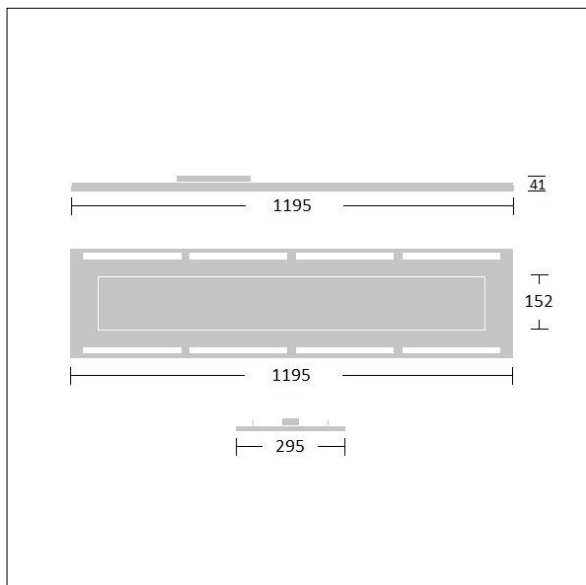

Type IC in accordance with AS/NZS 60598.2.2-2016 Recessed Luminaires.

Dimensions: 1195 x 295 x 41 mm

Luminaire input power: 30.7 W

Luminaire luminous flux: 3243 lm

TLG_RYLM_F_RMAH01.jpg

TLA_SUSP_M_LD3.wmf

All values marked with an * are rated values. Thorn uses tried and tested components from leading suppliers, however there may be isolated instances of technology-related failures of individual LEDs during the rated product lifetime. International standards set the tolerance in initial flux and connected load at $\pm 10\%$. Unless stated otherwise, the values apply to an ambient temperature of 25°C.