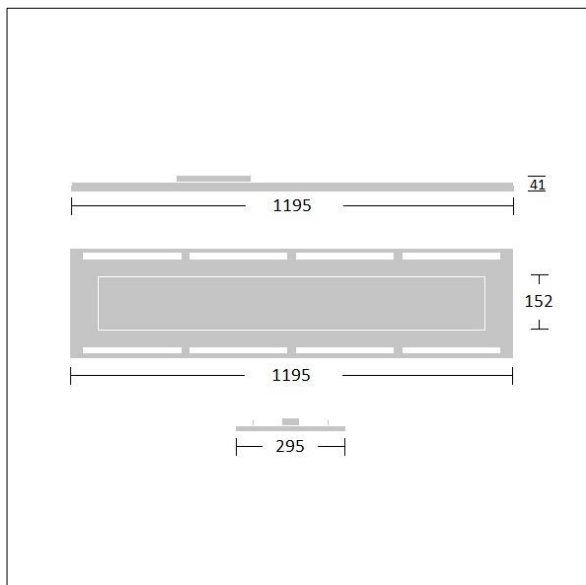

Royal Modular

THORN

96650252 ROYAL MOD LED3500-940 12X3 AH HFI FP

IP40

LED

Royal Modular

An LED recessed luminaire, with air-handling functionality. Electronic, DALI-2 dimmable. Class II electrical, IP40. Body: painted steel. Diffuser: MicroPrismatic. Fitted with flex and plug. Complete with 4000K LED, Colour Rendering Index min.: 90

Type IC in accordance with AS/NZS 60598.2.2-2016 Recessed Luminaires.

Dimensions: 1195 x 295 x 41 mm
Luminaire input power: 30.7 W
Luminaire luminous flux: 3243 lm

TLG_RYLM_F_RMAH01.jpg

TLA_SUSP_M_LD3.wmf