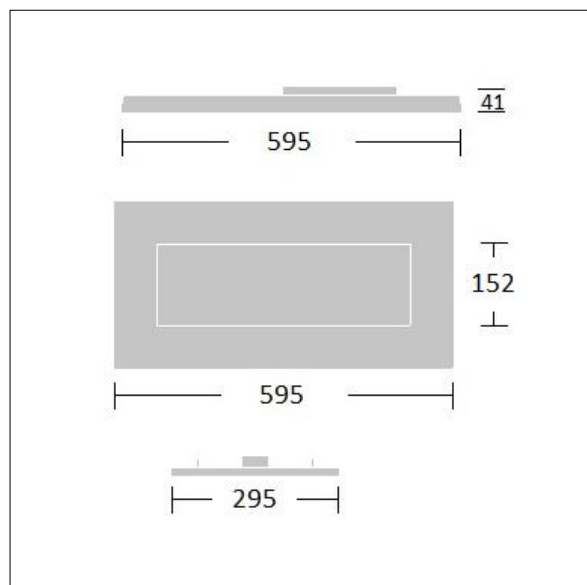

Royal Modular

THORN

96650519 ROYAL MOD LED1500-940 6X3 FP

Royal Modular

An LED recessed luminaire. Electronic, fixed output control gear. Class II electrical, IP40. Body: painted steel. Diffuser: MicroPrismatic. Fitted with flex and plug. Complete with 4000K LED, Colour Rendering Index min.: 90

Type IC in accordance with AS/NZS 60598.2.2-2016 Recessed Luminaires.

Dimensions: 595 x 295 x 41 mm
Luminaire input power: 16 W
Luminaire luminous flux: 1604 lm

TLG_RYLM_F_RMSTD01.jpg

TLA_SUSP_M_LD2.wmf

All values marked with an * are rated values. Thorn uses tried and tested components from leading suppliers, however there may be isolated instances of technology-related failures of individual LEDs during the rated product lifetime. International standards set the tolerance in initial flux and connected load at $\pm 10\%$. Unless stated otherwise, the values apply to an ambient temperature of 25°C.