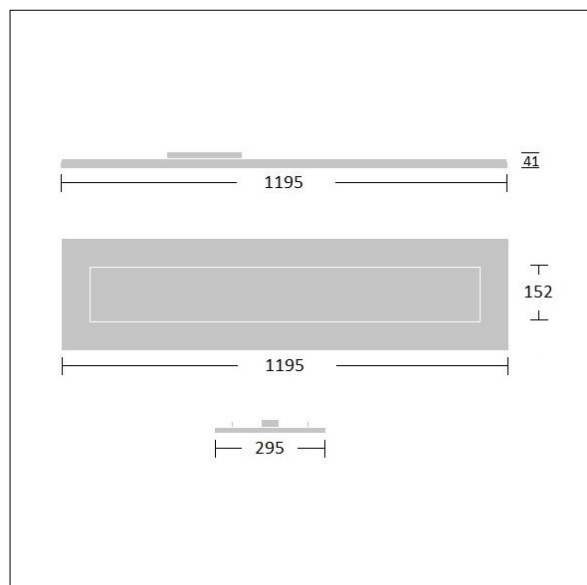

Royal Modular

THORN

96650520 ROYAL MOD LED2700-940 12X3 FP

Royal Modular

An LED recessed luminaire. Electronic, fixed output control gear. Class II electrical, IP40. Body: painted steel. Diffuser: MicroPrismatic. Fitted with flex and plug. Complete with 4000K LED, Colour Rendering Index min.: 90

Type IC in accordance with AS/NZS 60598.2.2-2016 Recessed Luminaires.

Dimensions: 1195 x 295 x 41 mm
Luminaire input power: 22.9 W
Luminaire luminous flux: 2416 lm

TLG_RYLM_F_RMSTD01.jpg

TLA_SUSP_M_LD4.wmf