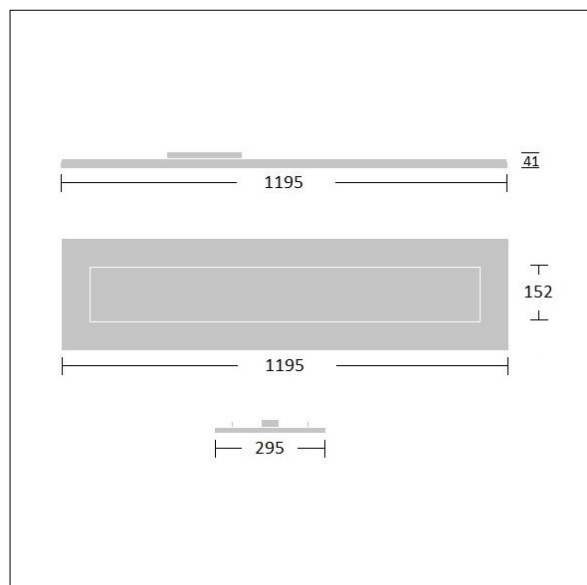

Royal Modular

THORN

96650521 ROYAL MOD LED3500-940 12X3 FP

Royal Modular

An LED recessed luminaire. Electronic, fixed output control gear. Class II electrical, IP40. Body: painted steel. Diffuser: MicroPrismatic. Fitted with flex and plug. Complete with 4000K LED, Colour Rendering Index min.: 90

Type IC in accordance with AS/NZS 60598.2.2-2016 Recessed Luminaires.

Dimensions: 1195 x 295 x 41 mm
Luminaire input power: 30.7 W
Luminaire luminous flux: 3243 lm

TLG_RYLM_F_RMSTD01.jpg

TLA_SUSP_M_LD4.wmf