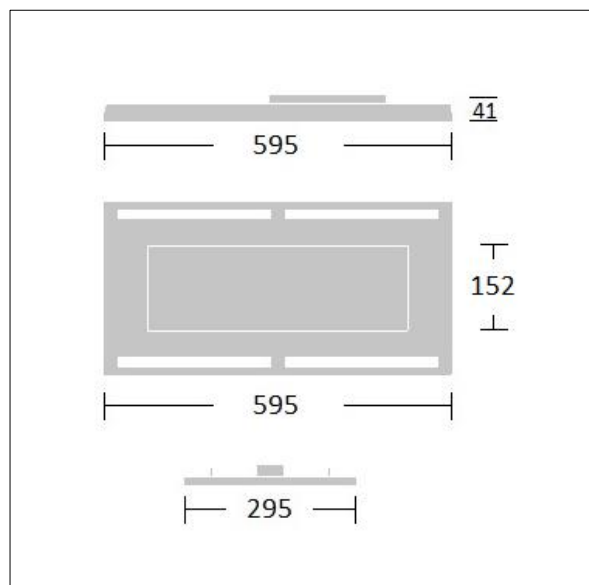

## Royal Modular

An LED recessed luminaire, with air-handling functionality. Electronic, fixed output control gear. Class II electrical, IP40. Body: painted steel. Diffuser: MicroPrismatic. Fitted with flex and plug. Complete with 4000K LED, Colour Rendering Index min.: 90

Type IC in accordance with AS/NZS 60598.2.2-2016 Recessed Luminaires.

Dimensions: 595 x 295 x 41 mm  
Luminaire input power: 16 W  
Luminaire luminous flux: 1604 lm

TLG\_RYLM\_F\_RMAH01.jpg

TLA\_SUSP\_M\_LD1.wmf